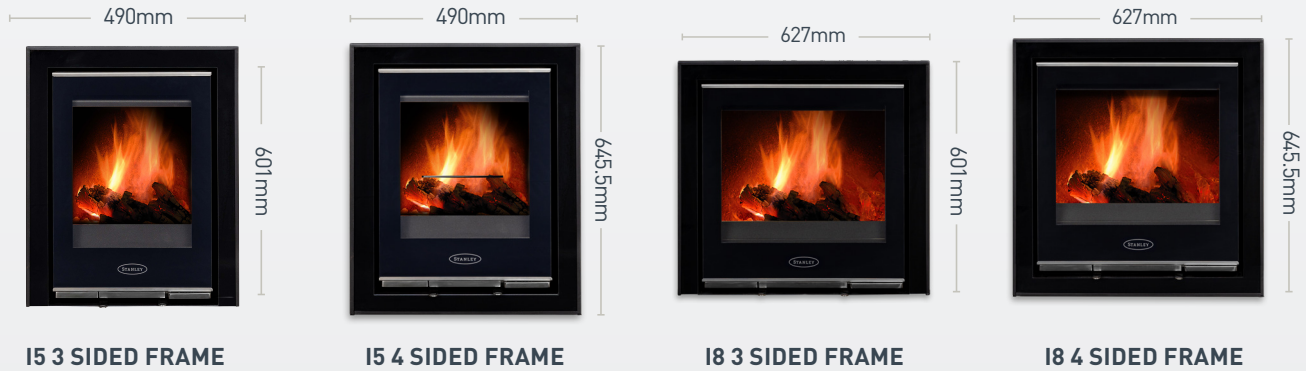

Stanley SOLIS 15 / 18 Insert Stoves

The SOLIS 15 is a great choice for those who need a space-saving yet efficient heating solution. Its sleek and compact design, whether mounted on a wall or used to replace an open fire, ensures it fits seamlessly into any setting. The SOLIS 18 is a fantastic option, especially for a space that can accommodate its larger size. The clever door-opening feature adds a modern touch, while the strong lines ensure it stands out as a focal point in any room.

FEATURES

- › Model: Insert Room Heating
- › Dedicated solid fuel stove
- › Nominal heat outputs: 5kW and 8kW
- › Efficiency: 15 up to 83.7% / 18 up to 82.2%
- › Top Flue Out: 15: 5"/125mm flue • 18: 6"/150mm flue
- › Primary air control for under-grate air
- › Combined Secondary window wash & Tertiary control
- › Maximum log length: 15: 290mm / 18: 420mm
- › 3 and 4 frame models available
- › Large viewing glass
- › Chrome detailing
- › Net Weight: 15: 74kg / 18: 92kg

83.7%
NET EFFICIENCY
SOLIS 15

MULTI FUEL

82.2%
NET EFFICIENCY
SOLIS 18

WOOD

BENEFITS

- › External air supply compatible
- › Tested & approved to European standard - EN 13229
- › 15 fits into standard fireplace
- › 5 year warranty
- › Defra approved