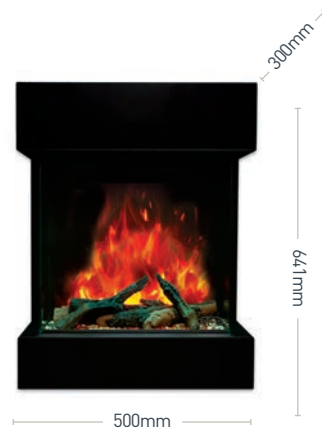

ARGON Cube Insert shown

NEW

Stanley ARGON Cube

Wall Hung, Insert and Stove

The stylish Stanley ARGON three sided electric Cube stove and insert offer a little bit something different in the electric fire range. The stunning flame presentation and unique media options can now be viewed from almost any angle through 3 sides of glass viewing area.

With three distinct styles to choose from; freestanding, wall hung or built-in, the Stanley ARGON Cube is perfect for any space, indoors or outdoors, including bathrooms.

FEATURES

- > Available in Wall Hung and Freestanding Model
- > 1kw – 2kW Output / No Heat Option
- > Log Effect with Variable Flame Option: Red/Blue/Yellow
- > Manual, WIFI and Remote Control
- > 24 Hour – 7 Day thermostatically Controlled
- > Open Window Function

DIMENSIONS

WALL HUNG

FREE STANDING

BENEFITS

- > Installation has never been easier – All you need is a fireplace and a 3 pin socket
- > Controllability at your fingertips - Remote Control
- > Fits into standard fireplace opening - 16" or 18"
- > Easy to install - Simply plug and play
- > 2 year parts and labour warranty
- > Controllable from your phone, remote or electric fire