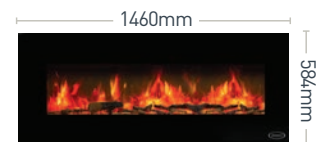

Wall Hung 200cm shown

Stanley ARGON

Wall Hung Electric Fires

Add luxury to any room with a minimum of effort. The ARGON coloured flame and wood log feature is a beautiful thing to behold and creates a stunning focal point in any room. Freedom to place in any room in your home.

FEATURES

- > Output: Flame only, 1kW and 2kW options
- > Wall Mounted full width glass front
- > Variable flame effect with no heat setting
- > New and Improved with 8 piece logset, realistic fire bed plus new lights and back glass material
- > Manual, WIFI and Remote Control
- > 24 Hour – 7 Day Timer
- > Thermostatically Controlled with Open Window Function
- > Can be recessed to 58mm for compact installation

DIMENSIONS

90cm

110cm

140cm

BENEFITS

- > Installation has never been easier – All you need is the wall space and a 3 pin socket
- > Create your own style. You can wall mount or recess your ARGON fire using kits provided. The unit may be recessed to 58mm for compact installation
- > Range of sizes to suit everyone's needs - 90cm, 110cm, and 140cm
- > New and Improved Flame picture - 8 piece logset, realistic fire bed of orange pebbles and flakes plus additional lights and back glass material
- > Open Window Function - The Open Window function when selected will ensure that the heating function on the unit turns off in a situation where a window is left open
- > 2 year parts and labour warranty
- > Controllable from your phone, remote or electric fire

ELECTRIC HEATER

REMOTE OPERATION

VARIABLE FLAME EFFECT

FULLY REMOTE CONTROLLED

WIFI ENABLED

All images shown are for illustration purposes only. Actual product may vary due to product enhancement. Waterford Stanley reserve the right to change product images and specification without notice