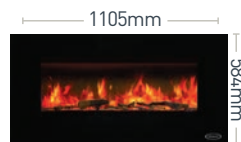

Wall Hung 200cm shown

Stanley ARGON

Wall Hung Electric Fires

Add luxury to any room with a minimum of effort. The ARGON coloured flame and wood log feature is a beautiful thing to behold and creates a stunning focal point in any room. Freedom to place in any room in your home.

FEATURES

- > Output: Flame only, 1kW and 2kW options
- > Wall Mounted full width glass front
- > Variable flame effect with no heat setting
- > New and Improved with 8 piece logset, realistic fire bed plus new lights and back glass material
- > Manual, WIFI and Remote Control
- > 24 Hour – 7 Day Timer
- > Thermostatically Controlled with Open Window Function
- > Can be recessed to 58mm for compact installation

DIMENSIONS

90cm

110cm

140cm

BENEFITS

- > Installation has never been easier – All you need is the wall space and a 3 pin socket
- > Create your own style. You can wall mount or recess your ARGON fire using kits provided. The unit may be recessed to 58mm for compact installation
- > Range of sizes to suit everyone's needs - 90cm, 110cm, and 140cm
- > New and Improved Flame picture - 8 piece logset, realistic fire bed of orange pebbles and flakes plus additional lights and back glass material
- > Open Window Function - The Open Window function when selected will ensure that the heating function on the unit turns off in a situation where a window is left open
- > 2 year parts and labour warranty
- > Controllable from your phone, remote or electric fire