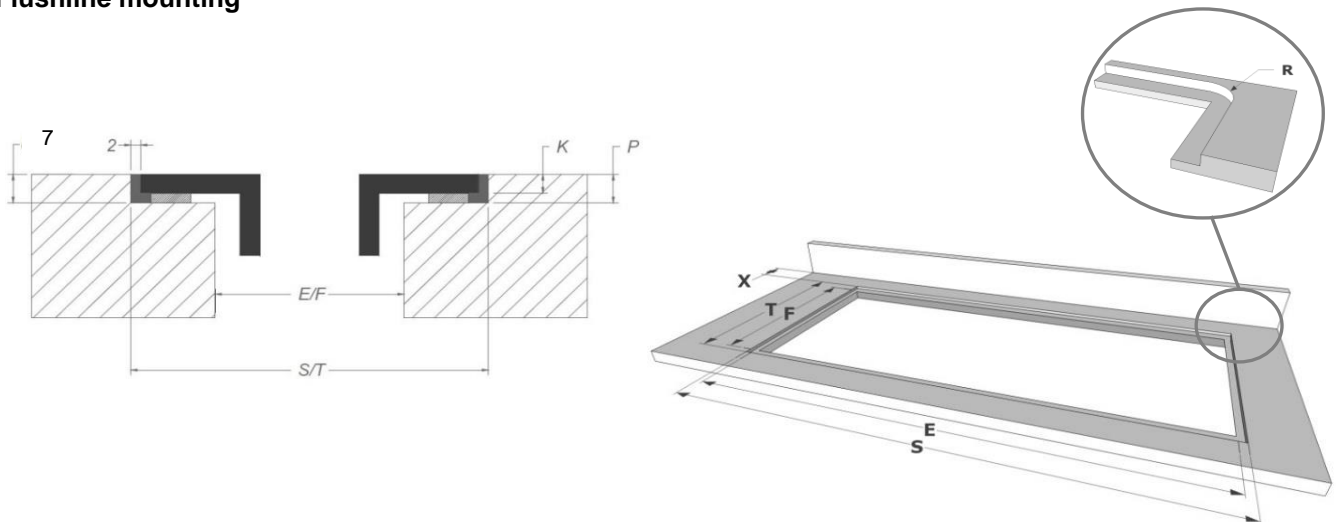

Dimensions

*When installing directly against an uninsulated outside wall, we recommend using an installation kit with air outlet in the plinth.

Surface mounting

Flushline mounting

Dimensions

	mm							
	E	F	K	P	R	S	T	X
Surface	750	490	4	6				55 min
Flushmount	750	490	4	6	7	804	524	55 min