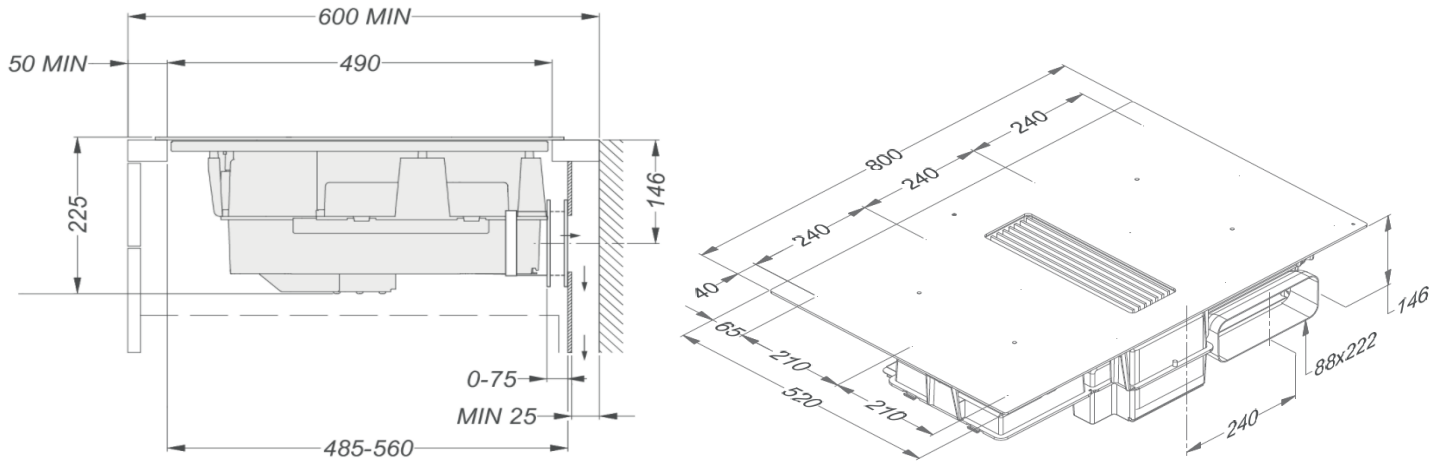

Induction hob

General characteristics

Black opaque glass	•
Bevelled glass edge	•
Surface and flushline mounting	• / •

Cooking zones

Number of octagonal zones	4
Cooking zones (mm)	240 x 210
Power per zone (max. / power) (W)	2100/3700

Technical specifications

Maximum power	7.550 W
Tension	230 V / 400 V - 2N / 3N
Power cable (included)	1,5 m
Power consumption in stand-by Ps (W)	<0,5 W
Weight (kg)	18,3

Accessories

Accessories

Connection adapter back panel	Supplied with appliance
-------------------------------	-------------------------

Dimensions

*When installing directly against an uninsulated outside wall, we recommend using an installation kit with air outlet in the plinth.

Surface mounting

Flushline mounting

Dimensions

	mm							
	E	F	K	P	R	S	T	X
Surface	750	490	4	6				55 min
Flushmount	750	490	4	6	7	804	524	55 min