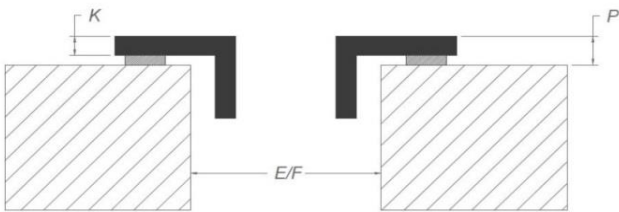

Induction hob

General characteristics

Black opaque glass	•
Bevelled glass edge	•
Surface and flushline mounting	• / •

Cooking zones

Number of octagonal zones	4
Cooking zones (mm)	240 x 210
Power per zone (max. / power) (W)	2100/3700

Dimensions

*When installing directly against an uninsulated outside wall, we recommend using an installation kit with air outlet in the plinth.

Surface mounting

Flushline mounting

Dimensions

	mm							
	E	F	K	P	R	S	T	X
Surface	750	490	4	6				55 min
Flushmount	750	490	4	6	7	804	524	55 min